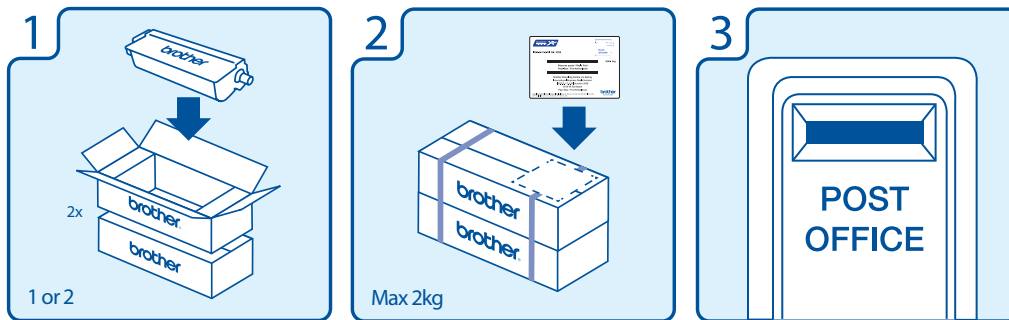

Thank you!

Thank you for recycling your empty cartridge with Brother.

This service is for genuine Brother supplies only.

I.B.R.S. / C.C.R.I Numéro 3008

MAX. 2kg

**Réponse payée / Reply Paid
Pays-Bas / The Netherlands**

**Brother Recycling Centre c/o Spring
International Business Reply Number
I.B.R.S. / C.C.R.I Numéro 3008
3109 VA Schiedam
Pays Bas / The Netherlands**

Free International Postal return label valid in: AT, BE, CH, CZ, DE, DK, ES, EE, FI, FR, GB, GR, HU, IS, LV, LU, LT, N, NL, PL, PT, SK, SL, SE